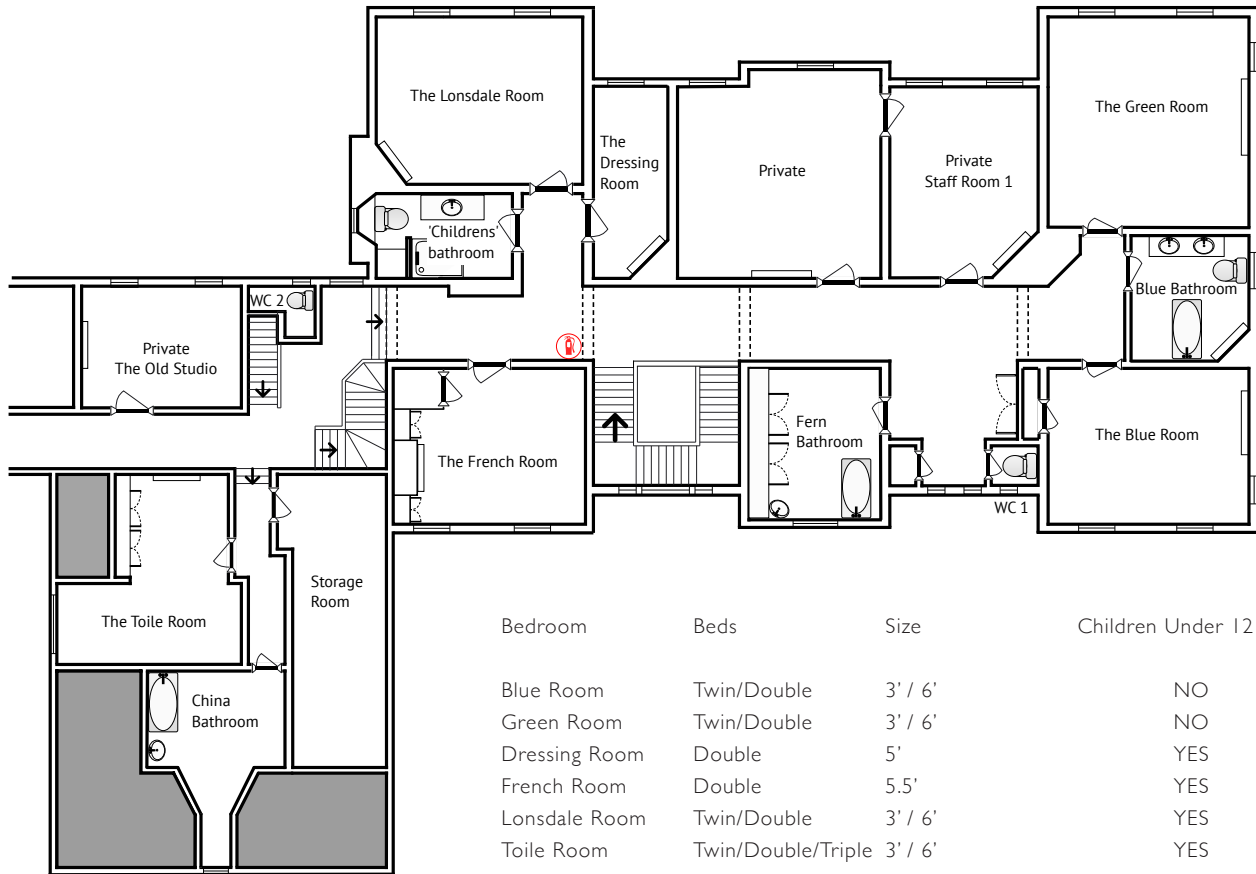

floor plans

first floor

Bedroom	Beds	Size	Children Under 12 yrs
Blue Room	Twin/Double	3' / 6'	NO
Green Room	Twin/Double	3' / 6'	NO
Dressing Room	Double	5'	YES
French Room	Double	5.5'	YES
Lonsdale Room	Twin/Double	3' / 6'	YES
Toile Room	Twin/Double/Triple	3' / 6'	YES

Bedroom	Beds	Size	Children Under 12 yrs
Romantic Room	Double	5'	YES
Old Nursery	Twin/Double/Triple	3' / 6'	YES
Red Room	Twin/Double	3' / 6'	YES