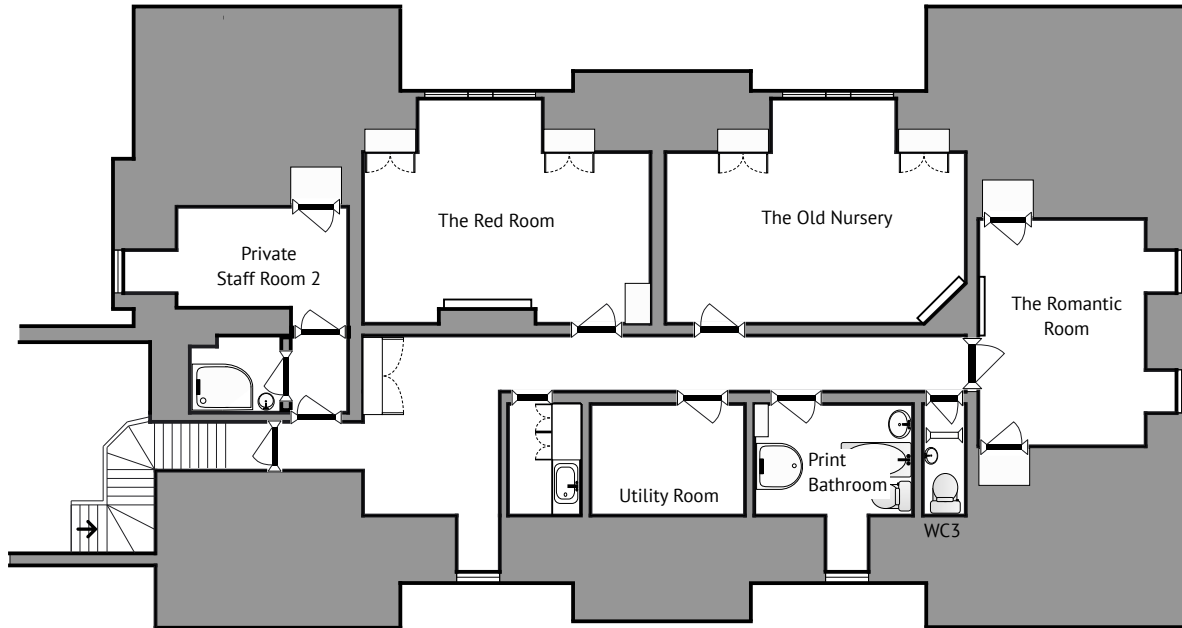

floor plans

first floor

Bedroom	Beds	Size	Children Under 12 yrs
Blue Room	Twin/Double	3' / 6'	NO
Green Room	Twin/Double	3' / 6'	NO
Dressing Room	Double	5'	YES
French Room	Double	5.5'	YES
Lonsdale Room	Twin/Double	3' / 6'	YES
Toile Room	Twin/Double/Triple	3' / 6'	YES

Bedroom	Beds	Size	Children Under 12 yrs
Romantic Room	Double	5'	YES
Old Nursery	Twin/Double/Triple	3' / 6'	YES
Red Room	Twin/Double	3' / 6'	YES