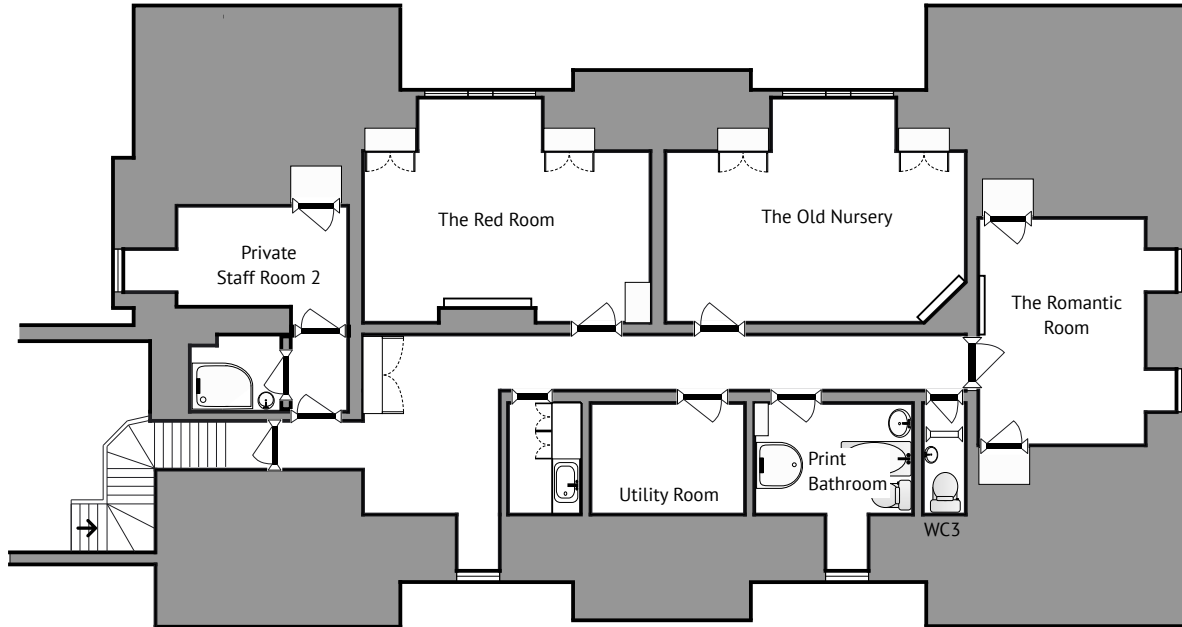

floor plans

first floor

Bedroom	Beds	Size	Children Under 12 yrs
Romantic Room	Double	5'	YES
Old Nursery	Twin/Double/Triple	3' / 6'	YES
Red Room	Twin/Double	3' / 6'	YES